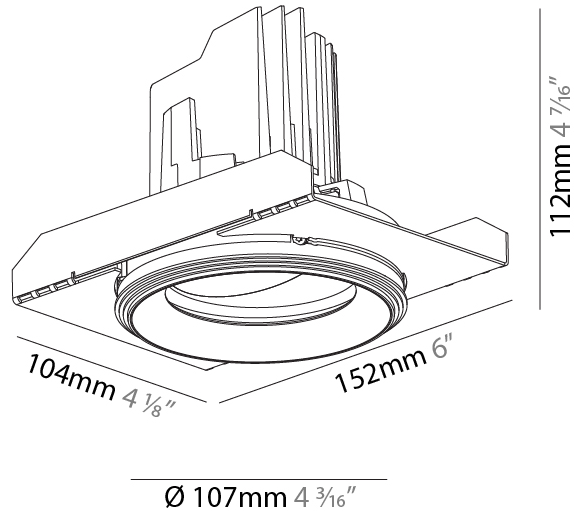

GENERAL

Series: Bioniq
 Subseries: Bioniq Round Adjustable
 Brand: Prolicht
 Division: Architectural
 Mounting Type: Trimless
 Mounting Location: Ceiling
 Subcategory: Downlight

PHYSICAL

Shape: Round
 Diameter (mm): 107
 Diameter (in): 4 3/16
 Height (mm): 112
 Height (in): 4 7/16
 Ceiling Thickness (mm): 10 / 12.5 / 15 / 25
 Ceiling Thickness (in): 3/8 or 1/2 or 9/16 or 1
 Min. Recessing Depth (mm): 130
 Min. Recessing Depth (in): 5 1/8
 Light Distribution: Adjustable / Downlight
 Weight (kg): 0.583
 Weight (lbs): 1.28
 Fixture Finish: SSR / BKV / CWI / CRY / HAB / UFT / ITA / RUA / FTG / MYG / LOD / PUS / FRO / FUP / KIA / POP / BLS / SPG / MEY / GOH / GUM / CHC / COM / ABZ / JAG / OBR / MOS / ROR
 Fixture Material: Aluminum Die Cast
 Cut-out Measurements: Ø111mm/4 3/8"
 Upon Request: Unique Ceiling Thickness

RATINGS AND CERTIFICATIONS

Certified By: Certified for North American Standards
 IP rating: IP20

111mm 4 3/8"	130mm 5 1/8"	10 12 1/2 15 25mm 3/8" 1/2" 9/16" 1"	± 30°	355°		
A						

BIONIQ ROUND ADJUSTABLE TRIMLESS