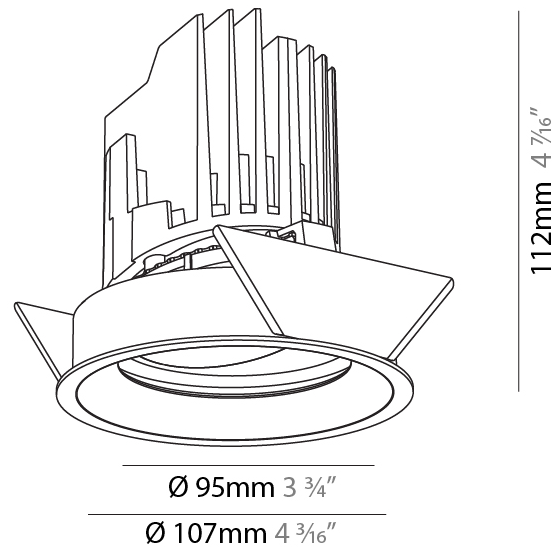

GENERAL

Series: Bioniq
 Subseries: Bioniq Round Adjustable
 Brand: Prolight
 Division: Architectural
 Mounting Type: Recessed
 Mounting Location: Ceiling
 Subcategory: Downlight

PHYSICAL

Shape: Round
 Diameter (mm): 107
 Diameter (in): 4 3/16
 Height (mm): 112
 Height (in): 4 7/16
 Ceiling Thickness (mm): 10 / 12.5 / 15
 Ceiling Thickness (in): 3/8 or 1/2 or 9/16
 Min. Recessing Depth (mm): 130
 Min. Recessing Depth (in): 5 1/8
 Light Distribution: Adjustable / Downlight
 Weight (kg): 0.47
 Weight (lbs): 1.04
 Fixture Finish: SSR / BKV / CWI / CRY / HAB / UFT / ITA / RUA / FTG / MYG / LOD / PUS / FRO / FUP / KIA / POP / BLS / SPG / MEY / GOH / GUM / CHC / COM / ABZ / JAG / OBR / MOS / ROR
 Fixture Material: Aluminum Die Cast
 Cut-out Measurements: 98mm / 3 7/8"

OPTICAL

Reflector°: 10
 Optic°: Lens Pack - No Lens
 Adjustability: Rotational 355°; Tilt 30°

RATINGS AND CERTIFICATIONS

Certified By: Certified for North American Standards
 IP rating: IP20

					
98mm 3 7/8"	130mm 5 1/8"	10 15mm 3/8" 9/16"	30°	355°	↑